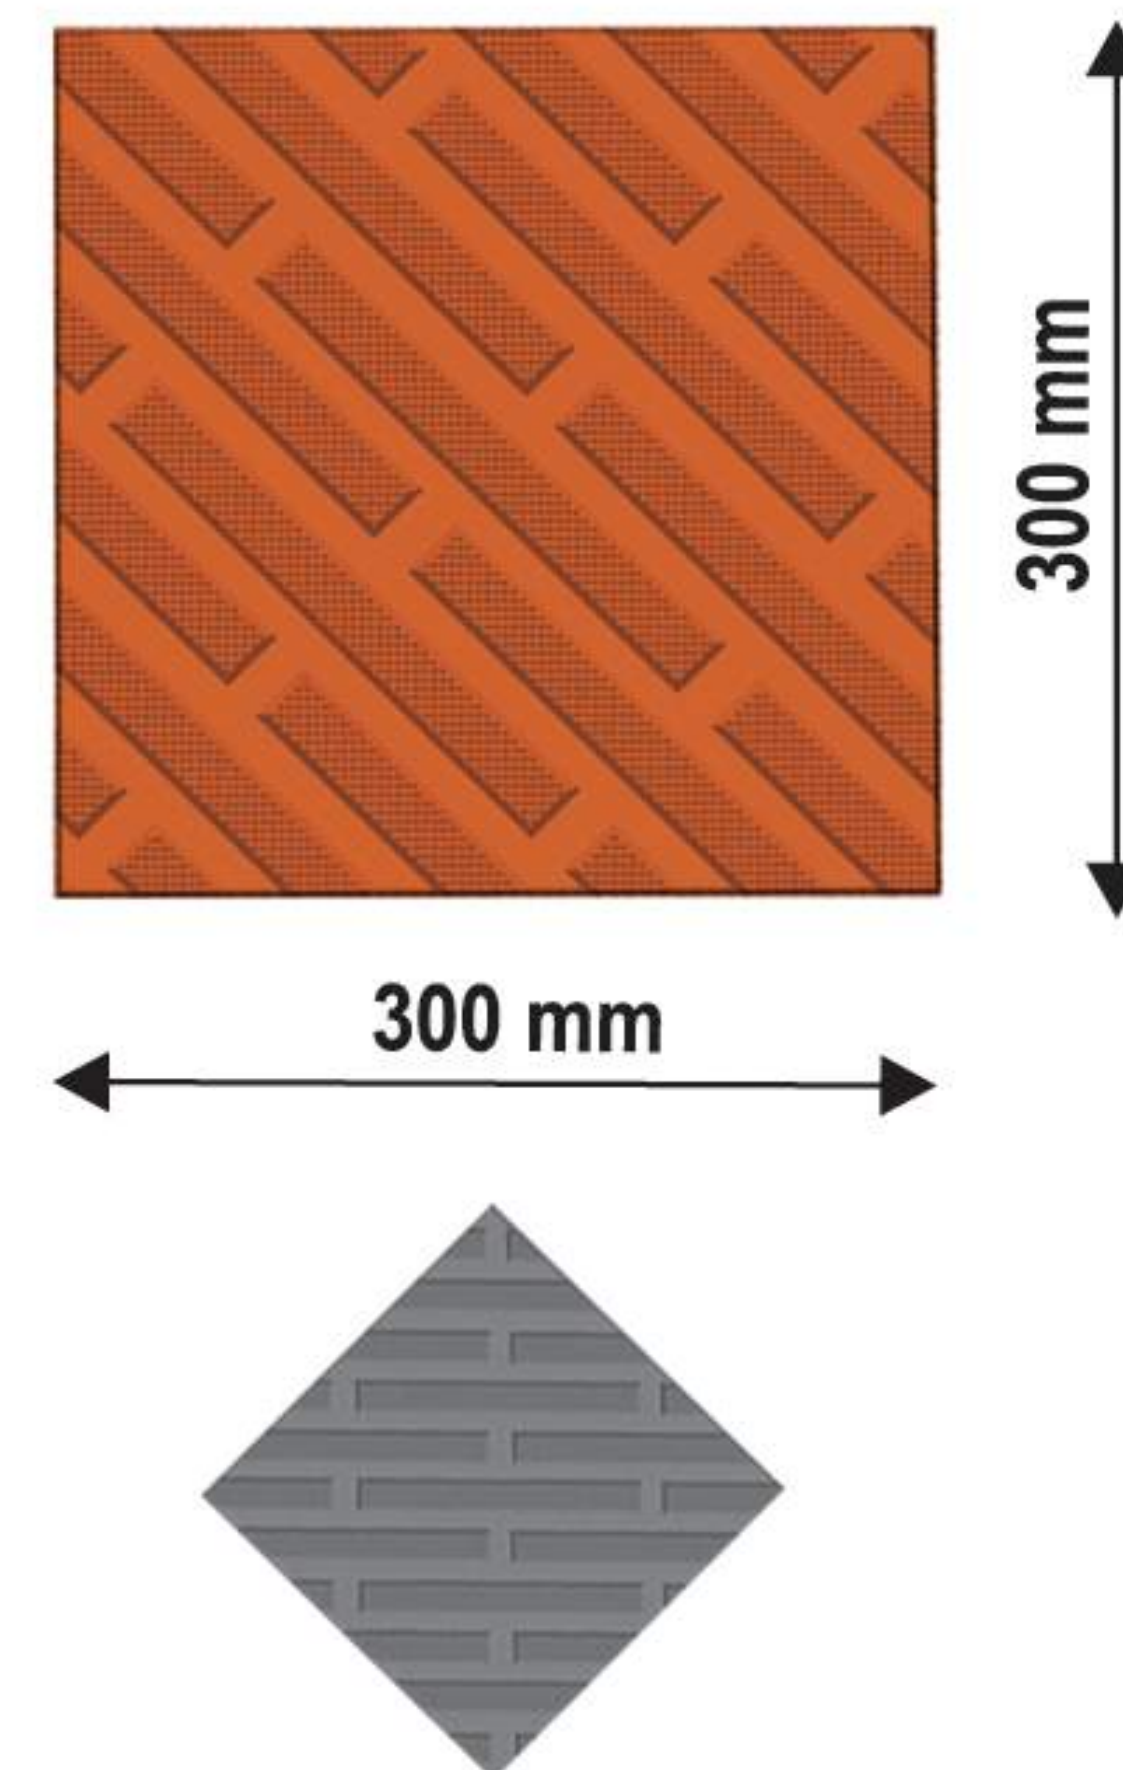

1.SVA

Floor Tile

Area / Tile : 1.00 Sq. Ft
Area / Box : 4.00 Sq. Ft

Available Colours

- Terracotta
- Dove Grey
- Terracotta / Black