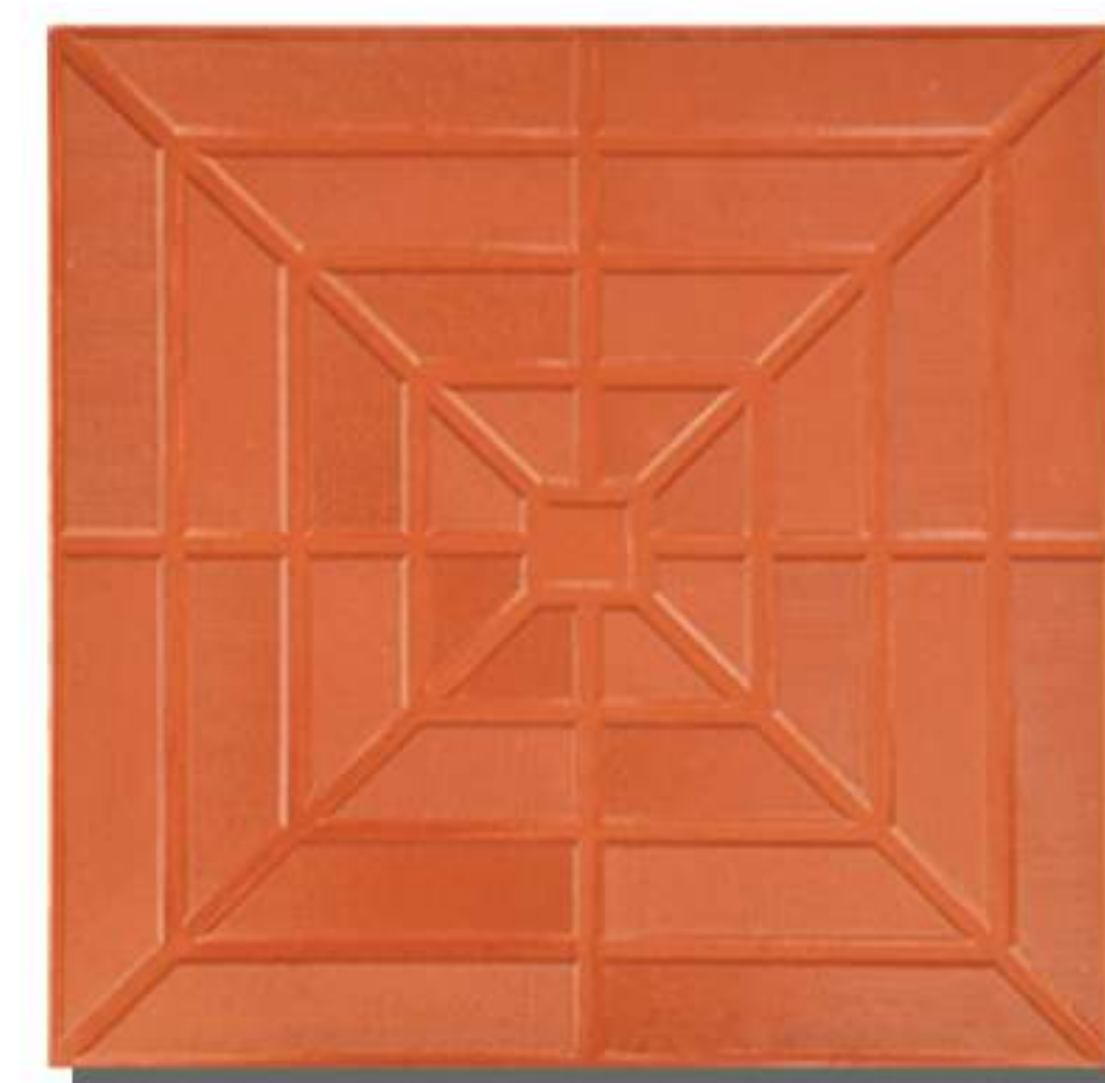

## 24. STAIR DIAMOND

Floor Tile

Area / Tile : 1.00 Sq. Ft  
Area / Box : 4.00 Sq. Ft

**Available Colours**

- Terracotta
- Dove Grey

RADIANT

BUTTON

TILE LEAF