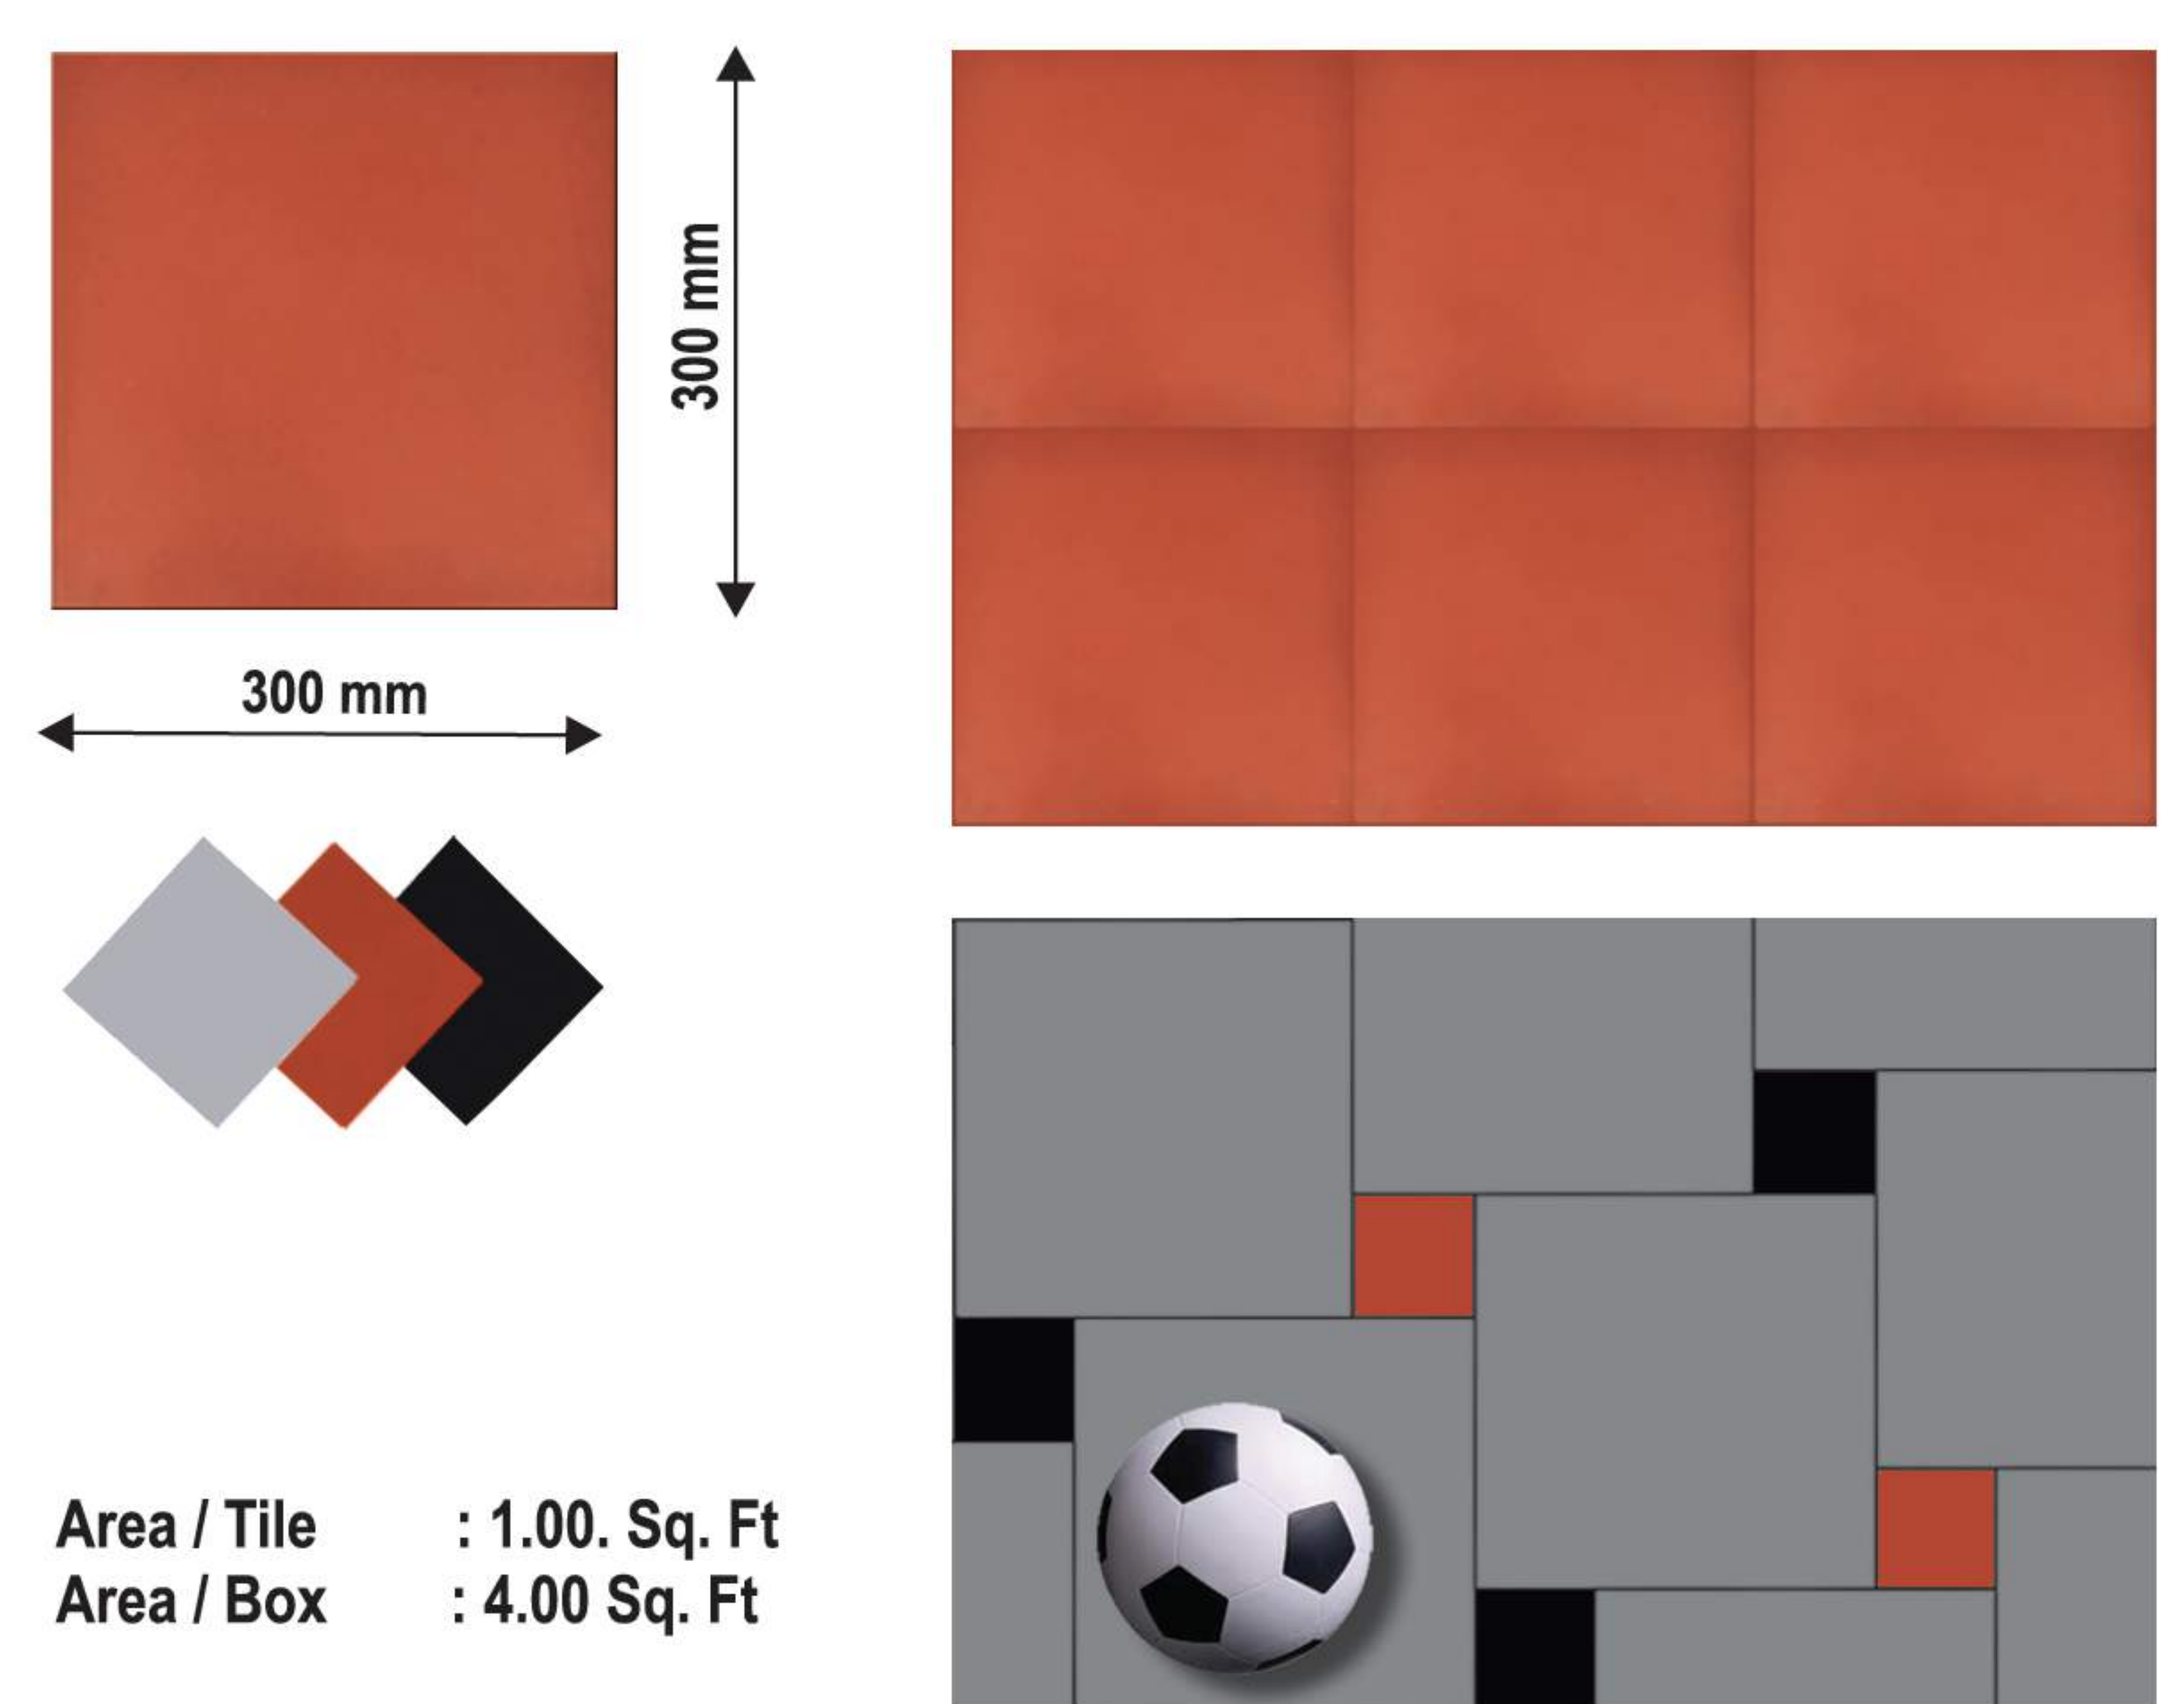

6.LANDING B&S

Floor Tile

Area / Tile : 1.00. Sq. Ft
Area / Box : 4.00 Sq. Ft

Available Colours

- Terracotta
- Dove Grey
- Silver/ Dove Grey