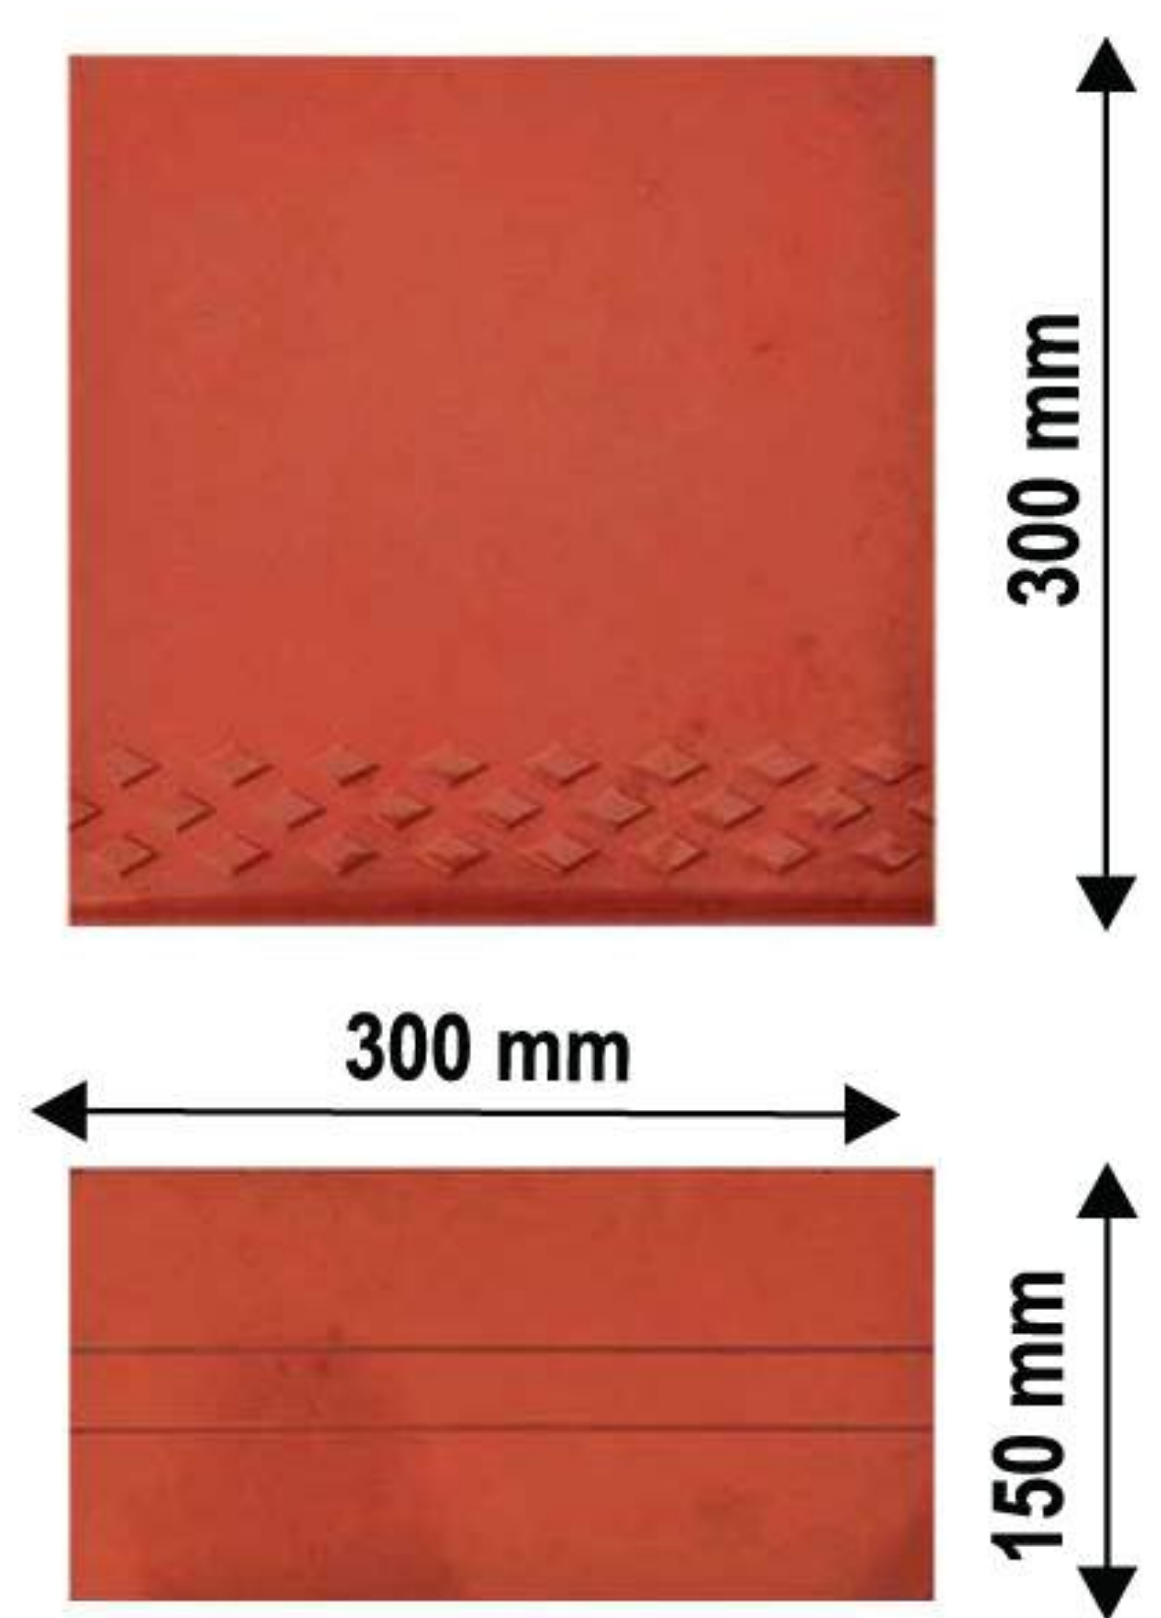

## 24. STAIR DIAMOND

Floor Tile

Area / Tile : 1.00 Sq. Ft  
Area / Box : 4.00 Sq. Ft

**Available Colours**

- Terracotta
- Dove Grey

RADIANT

BUTTON

TILE LEAF