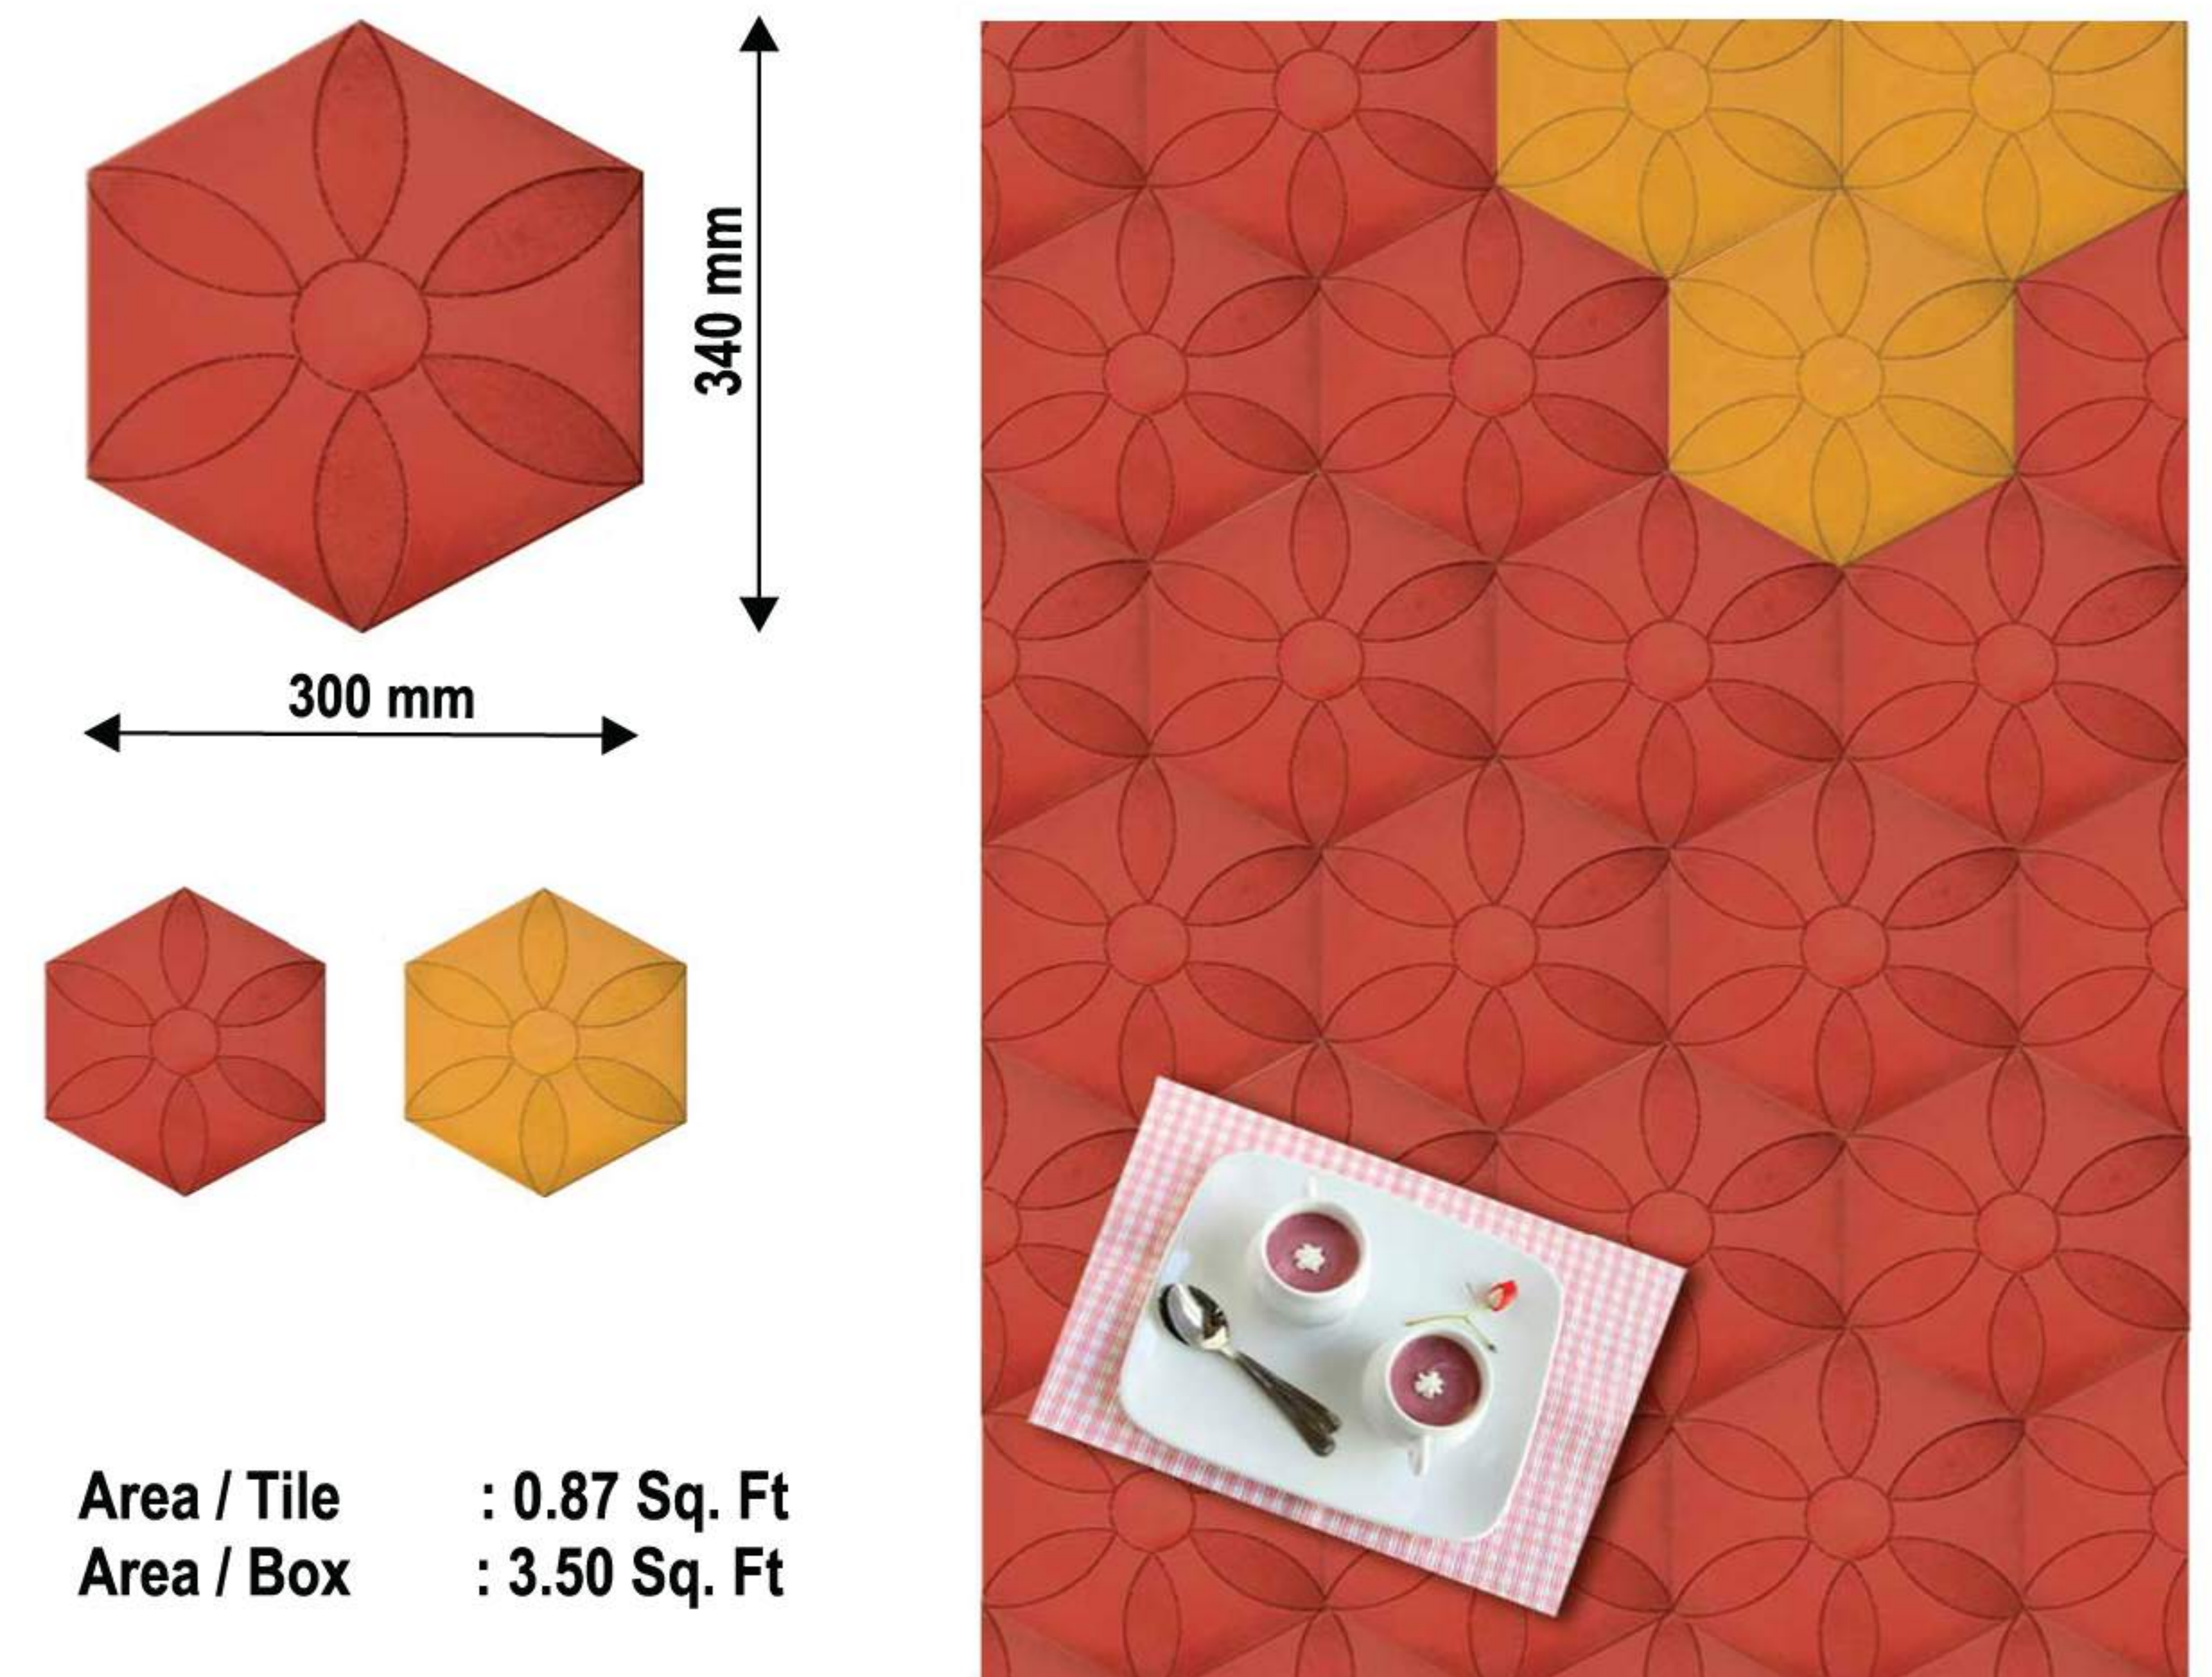

9. ROSE

Floor Tile

Area / Tile : 0.87 Sq. Ft
Area / Box : 3.50 Sq. Ft

Available Colours

- Terracotta
- Yellow