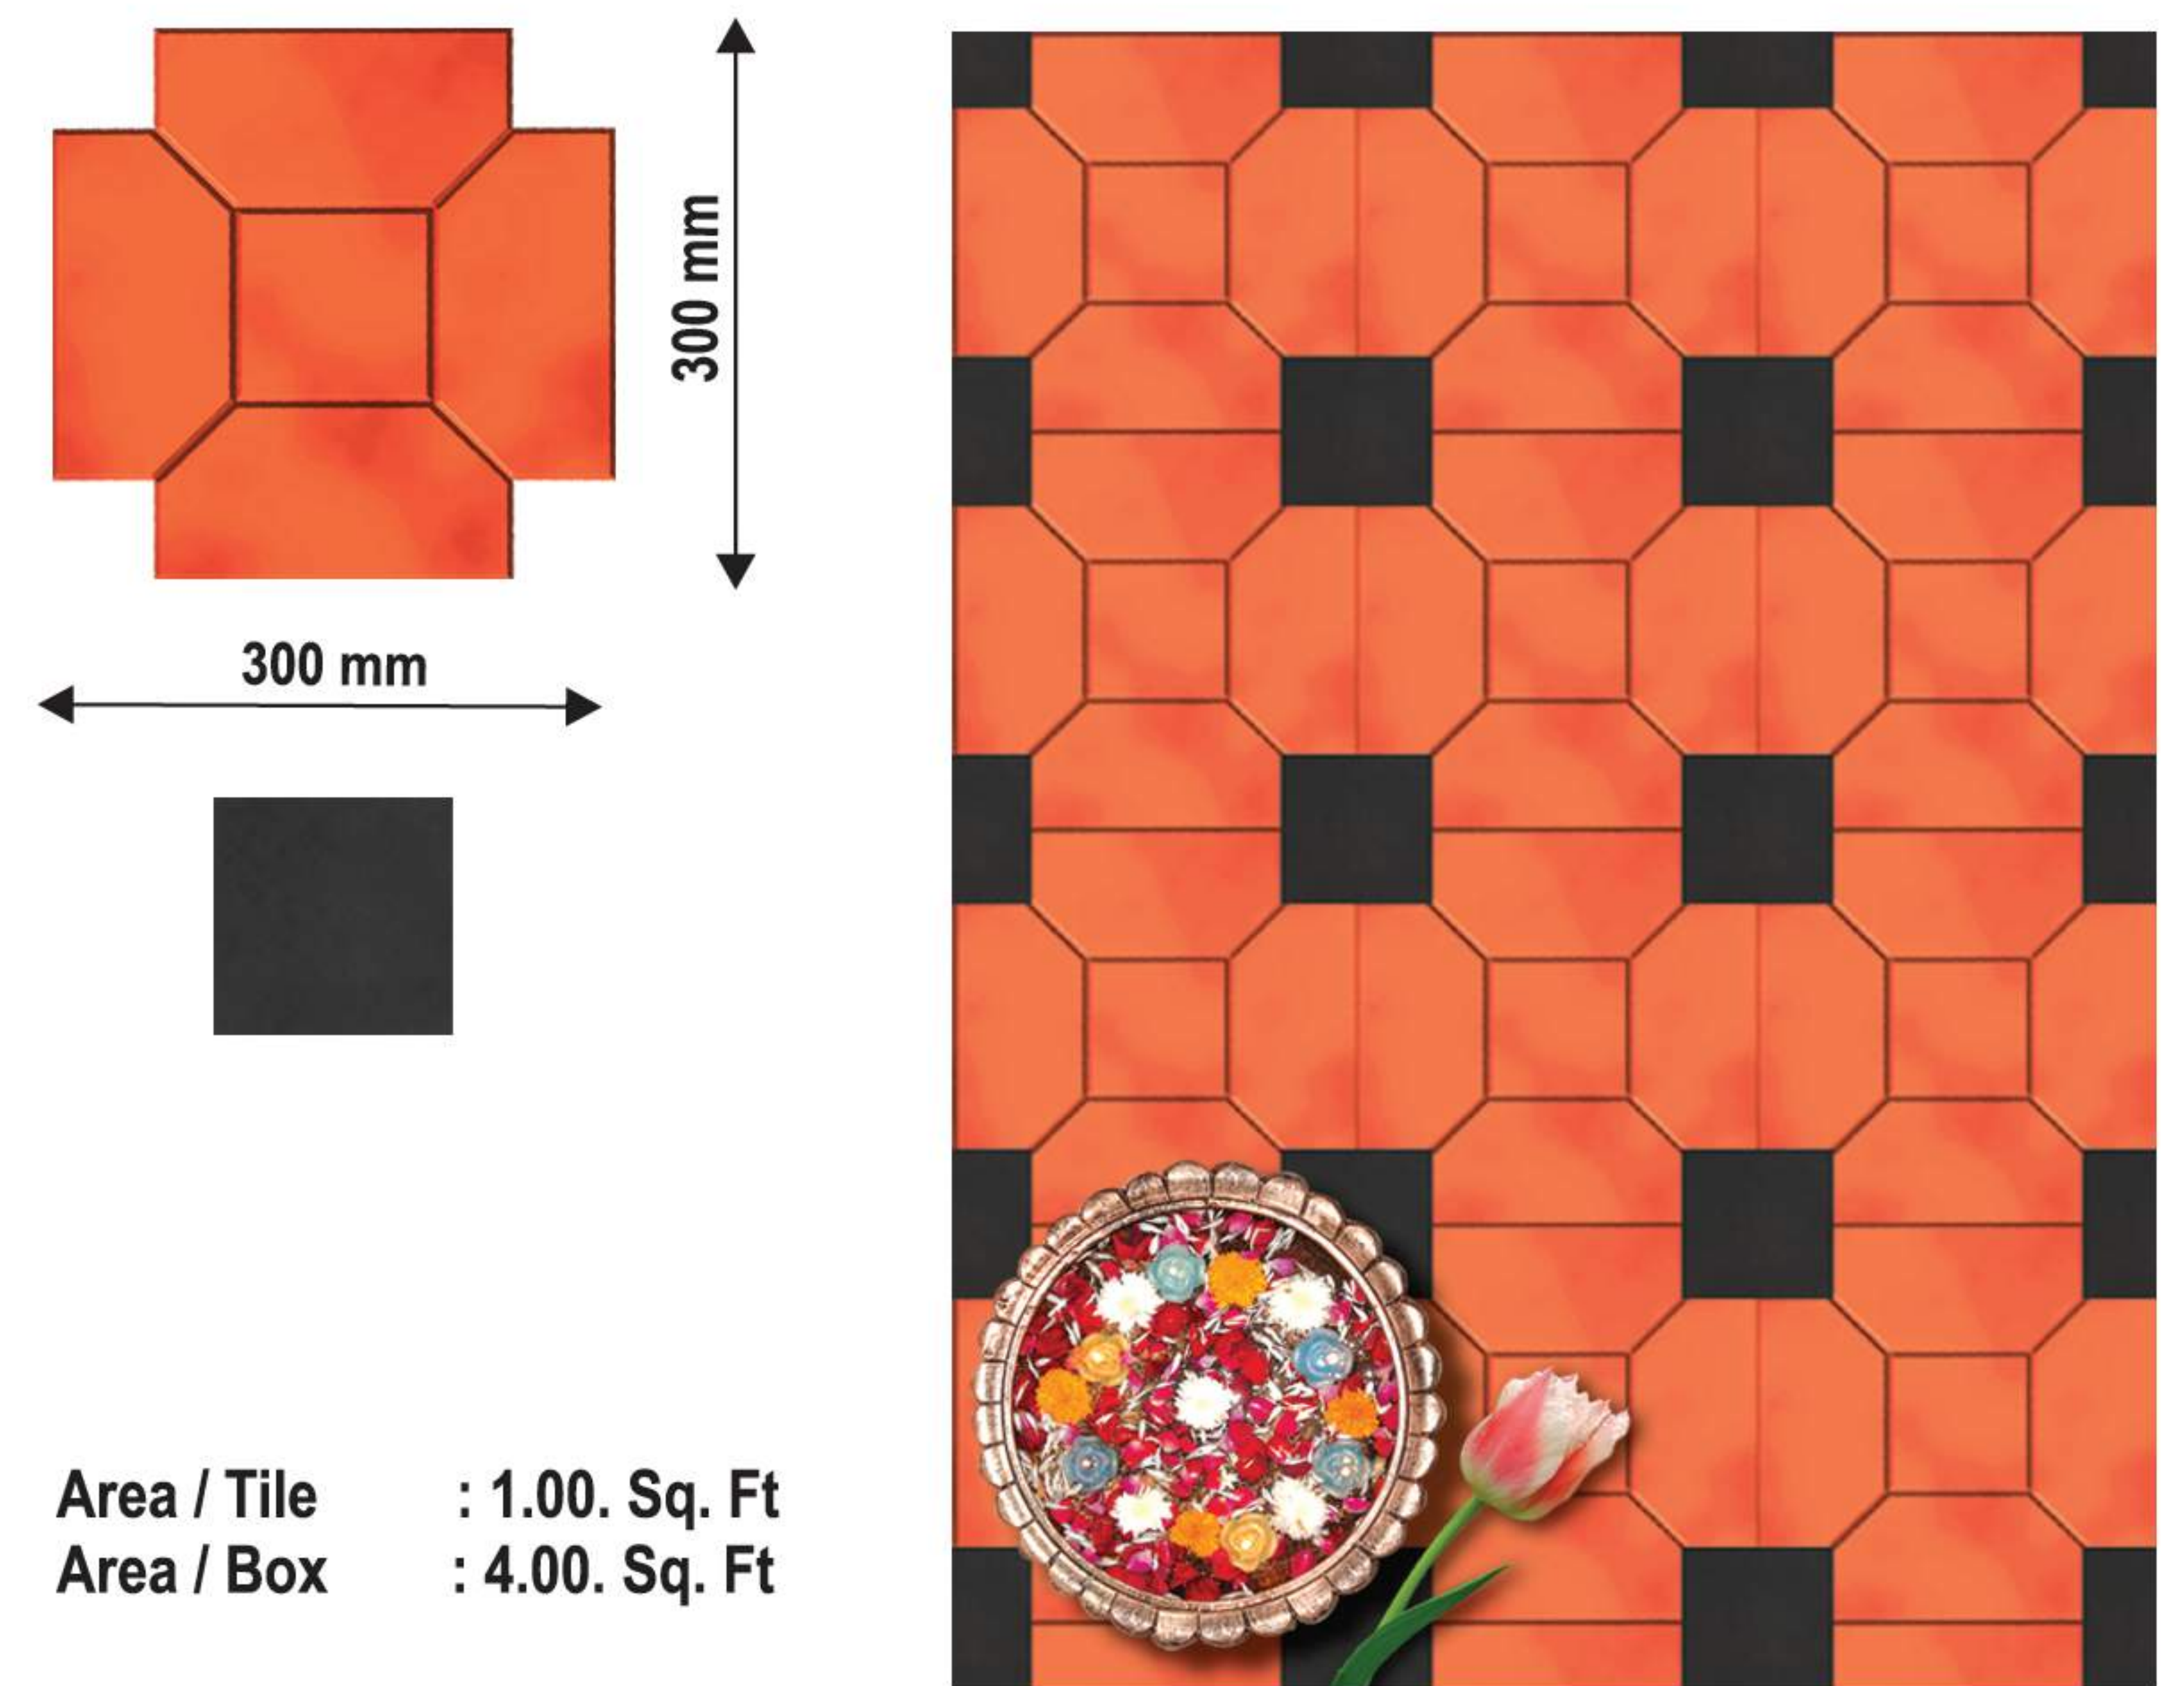

5.SONA

Floor Tile

Area / Tile : 1.00. Sq. Ft
Area / Box : 4.00. Sq. Ft

Available Colours

- Terracotta
- Dove Grey
- Soffron/ Terracotta