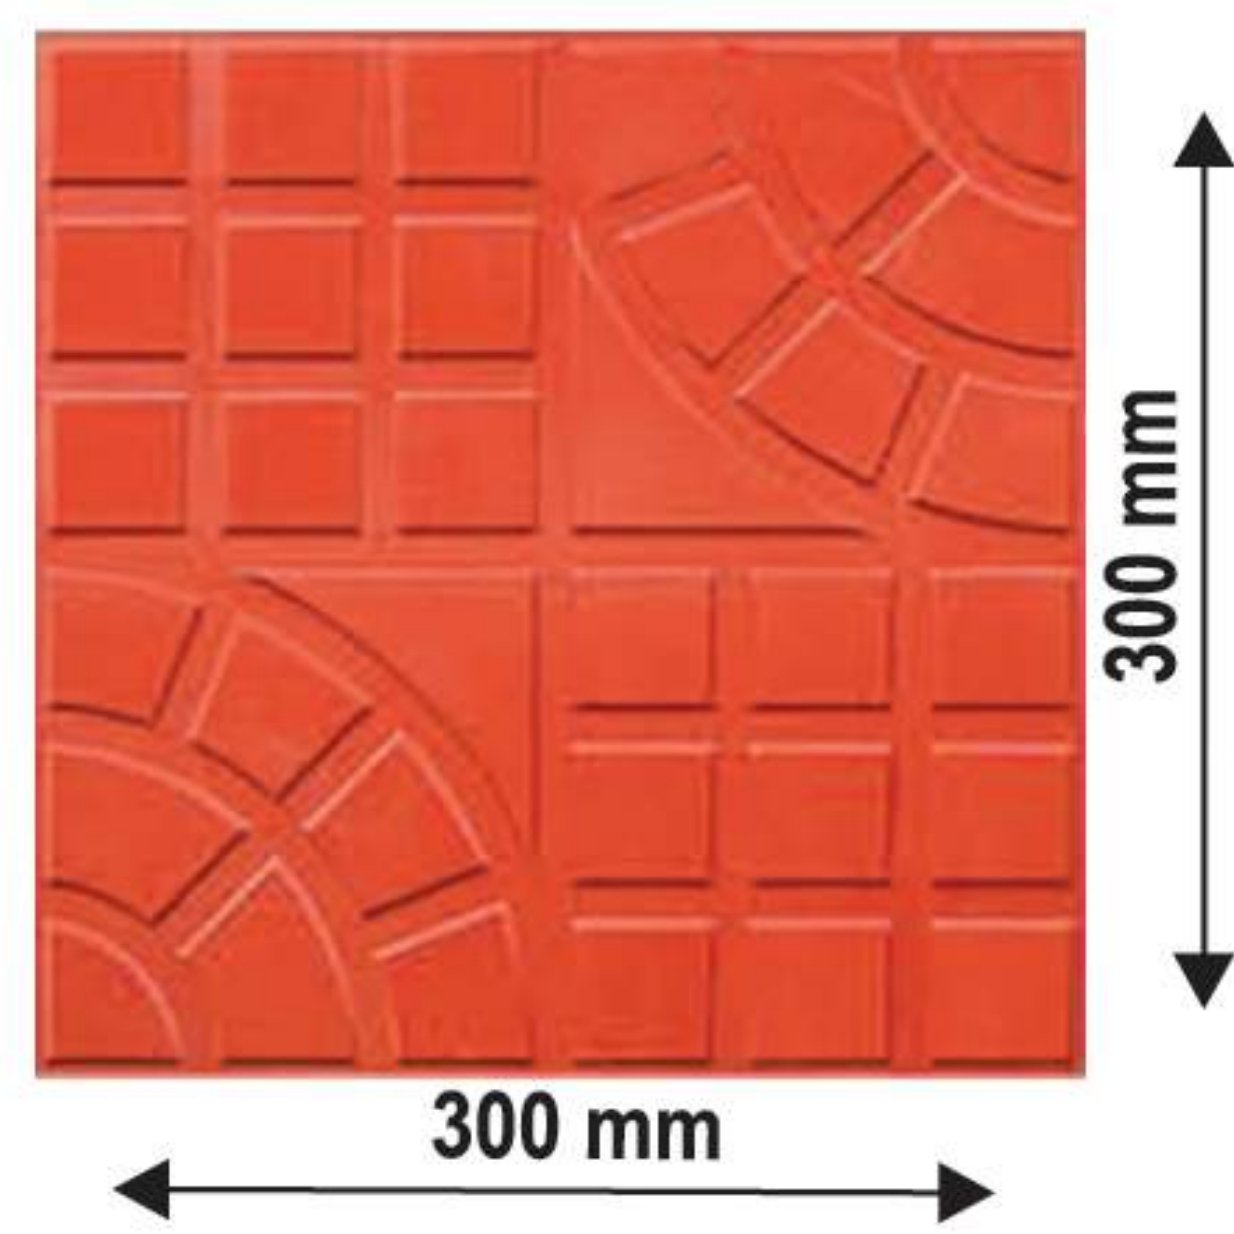

12. FANTASY

Floor Tile

Area / Tile : 1.00. Sq. Ft
Area / Box : 4.00 Sq. Ft

Available Colours

- Terracotta
- Dove Grey