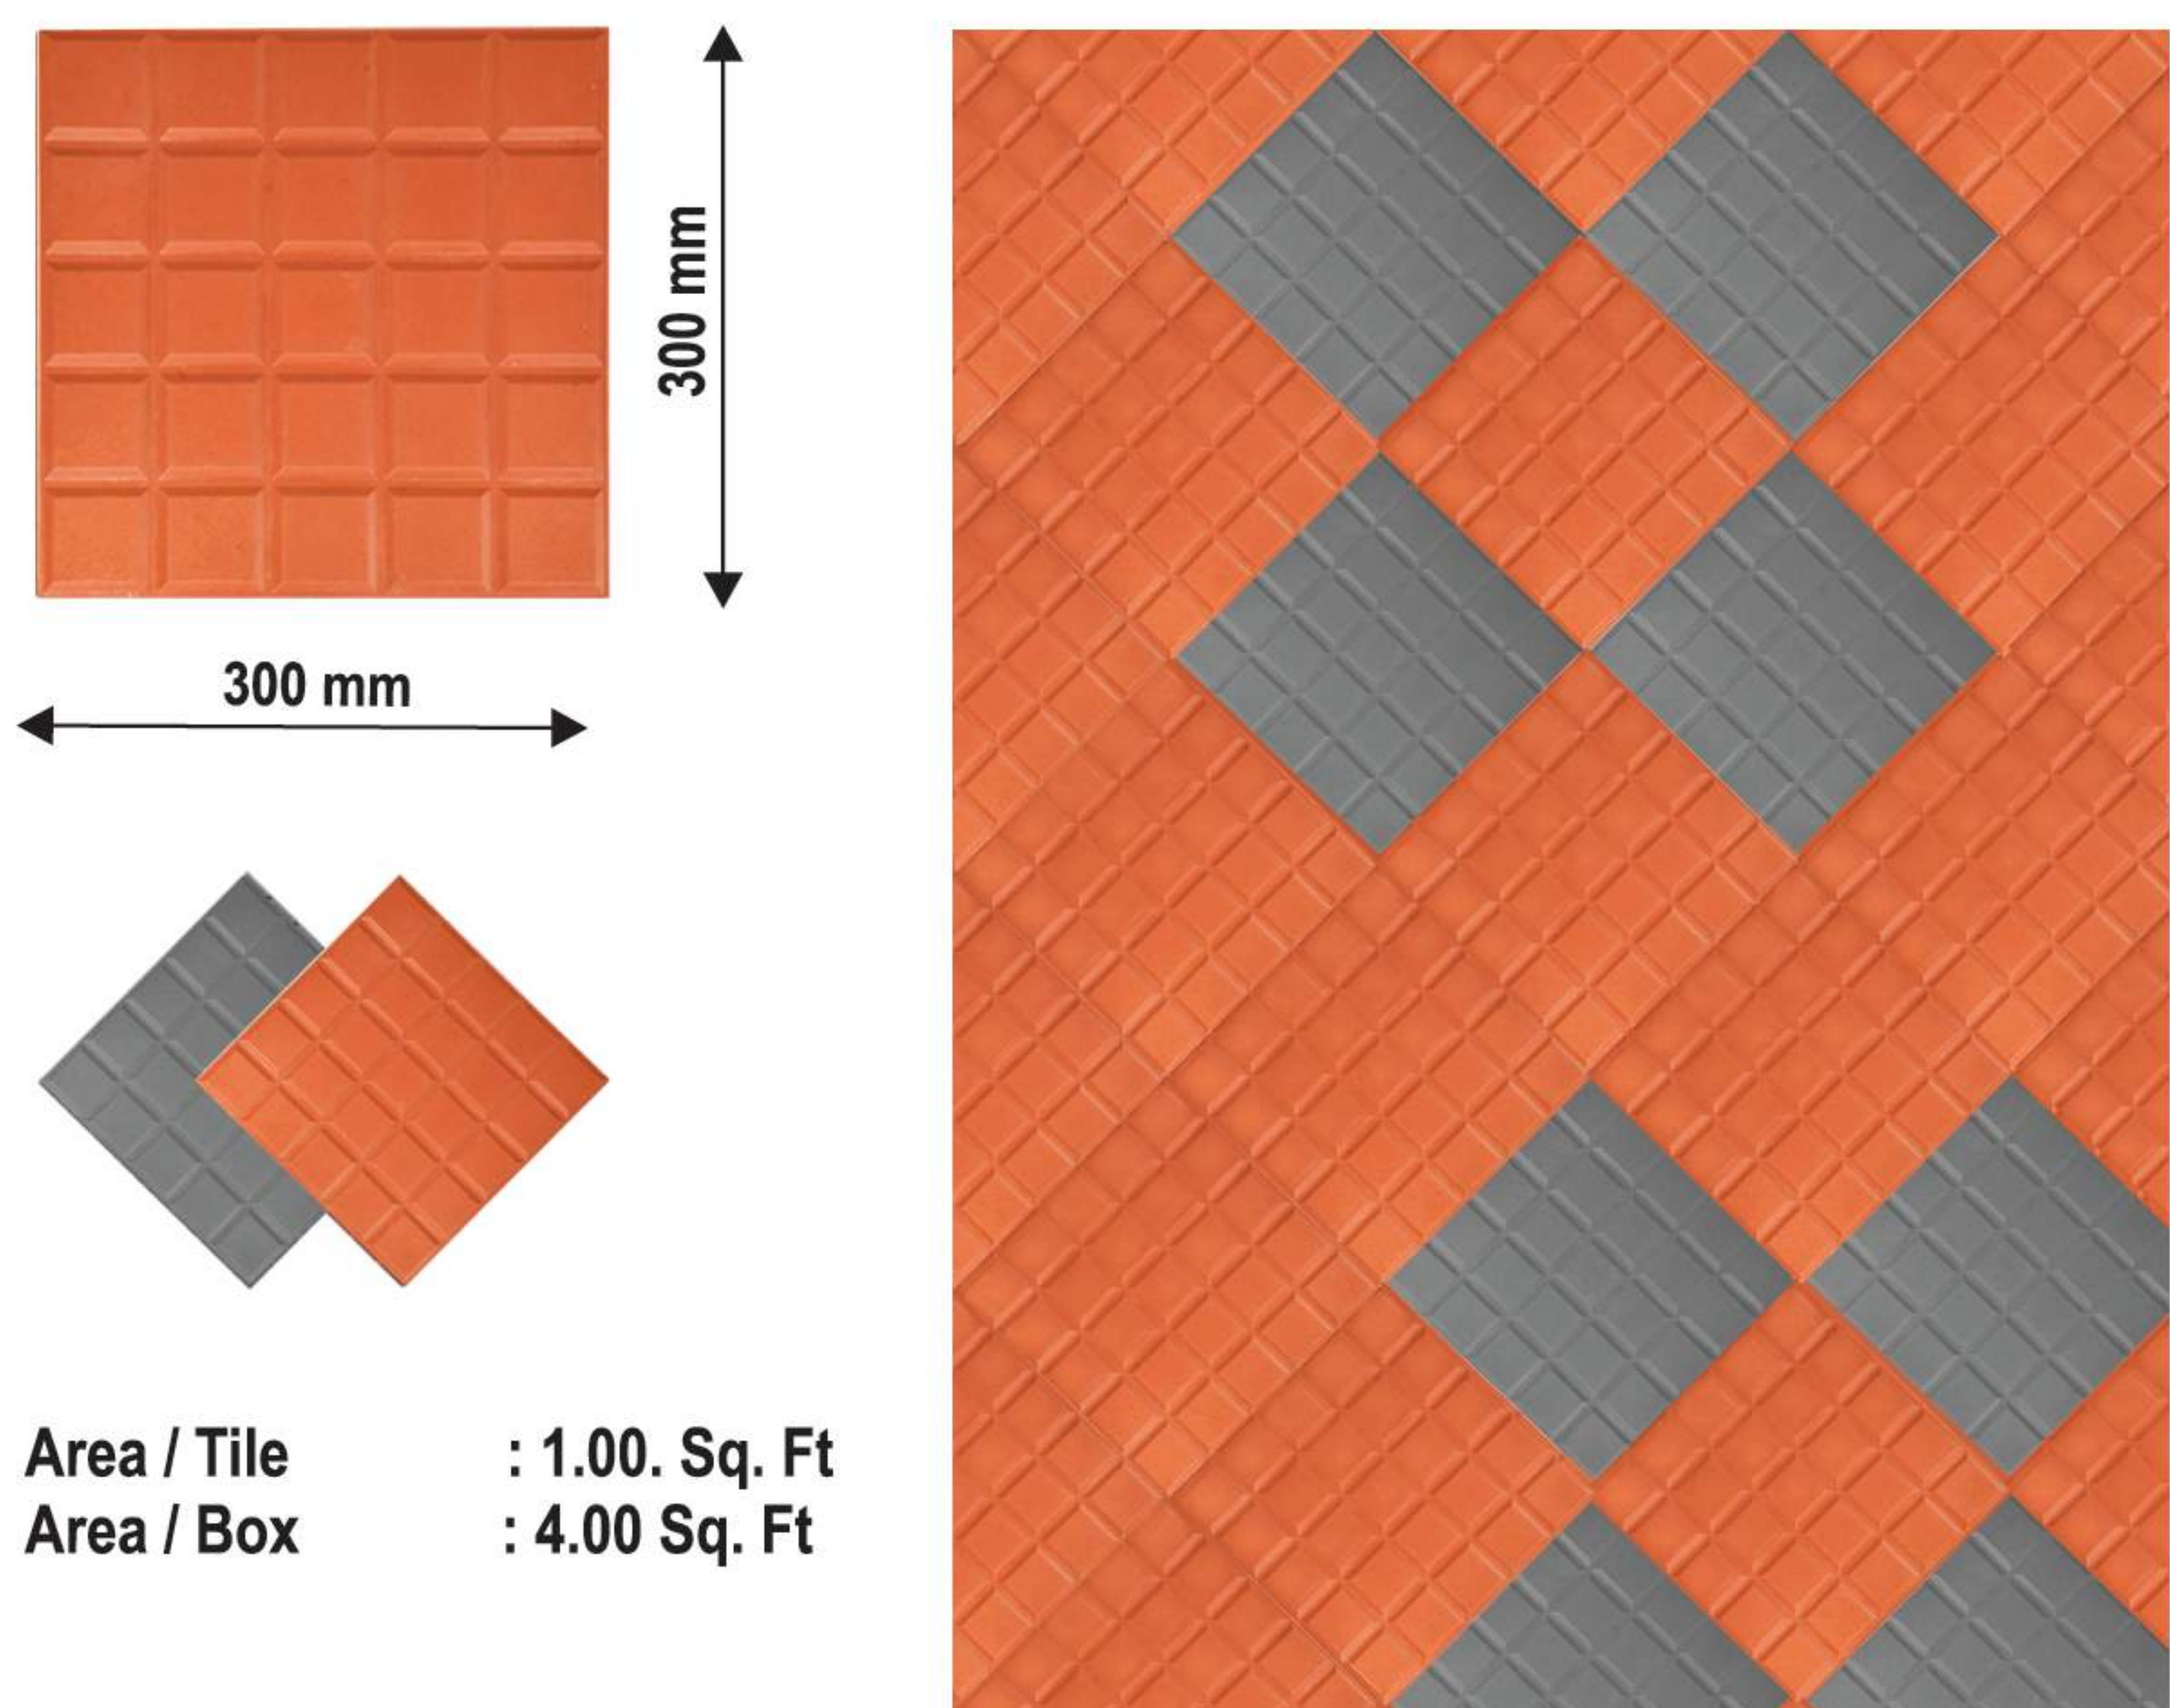

4. PERFECT - 5

Floor Tile

Area / Tile : 1.00. Sq. Ft
Area / Box : 4.00 Sq. Ft

Available Colours

- Terracotta
- Dove grey