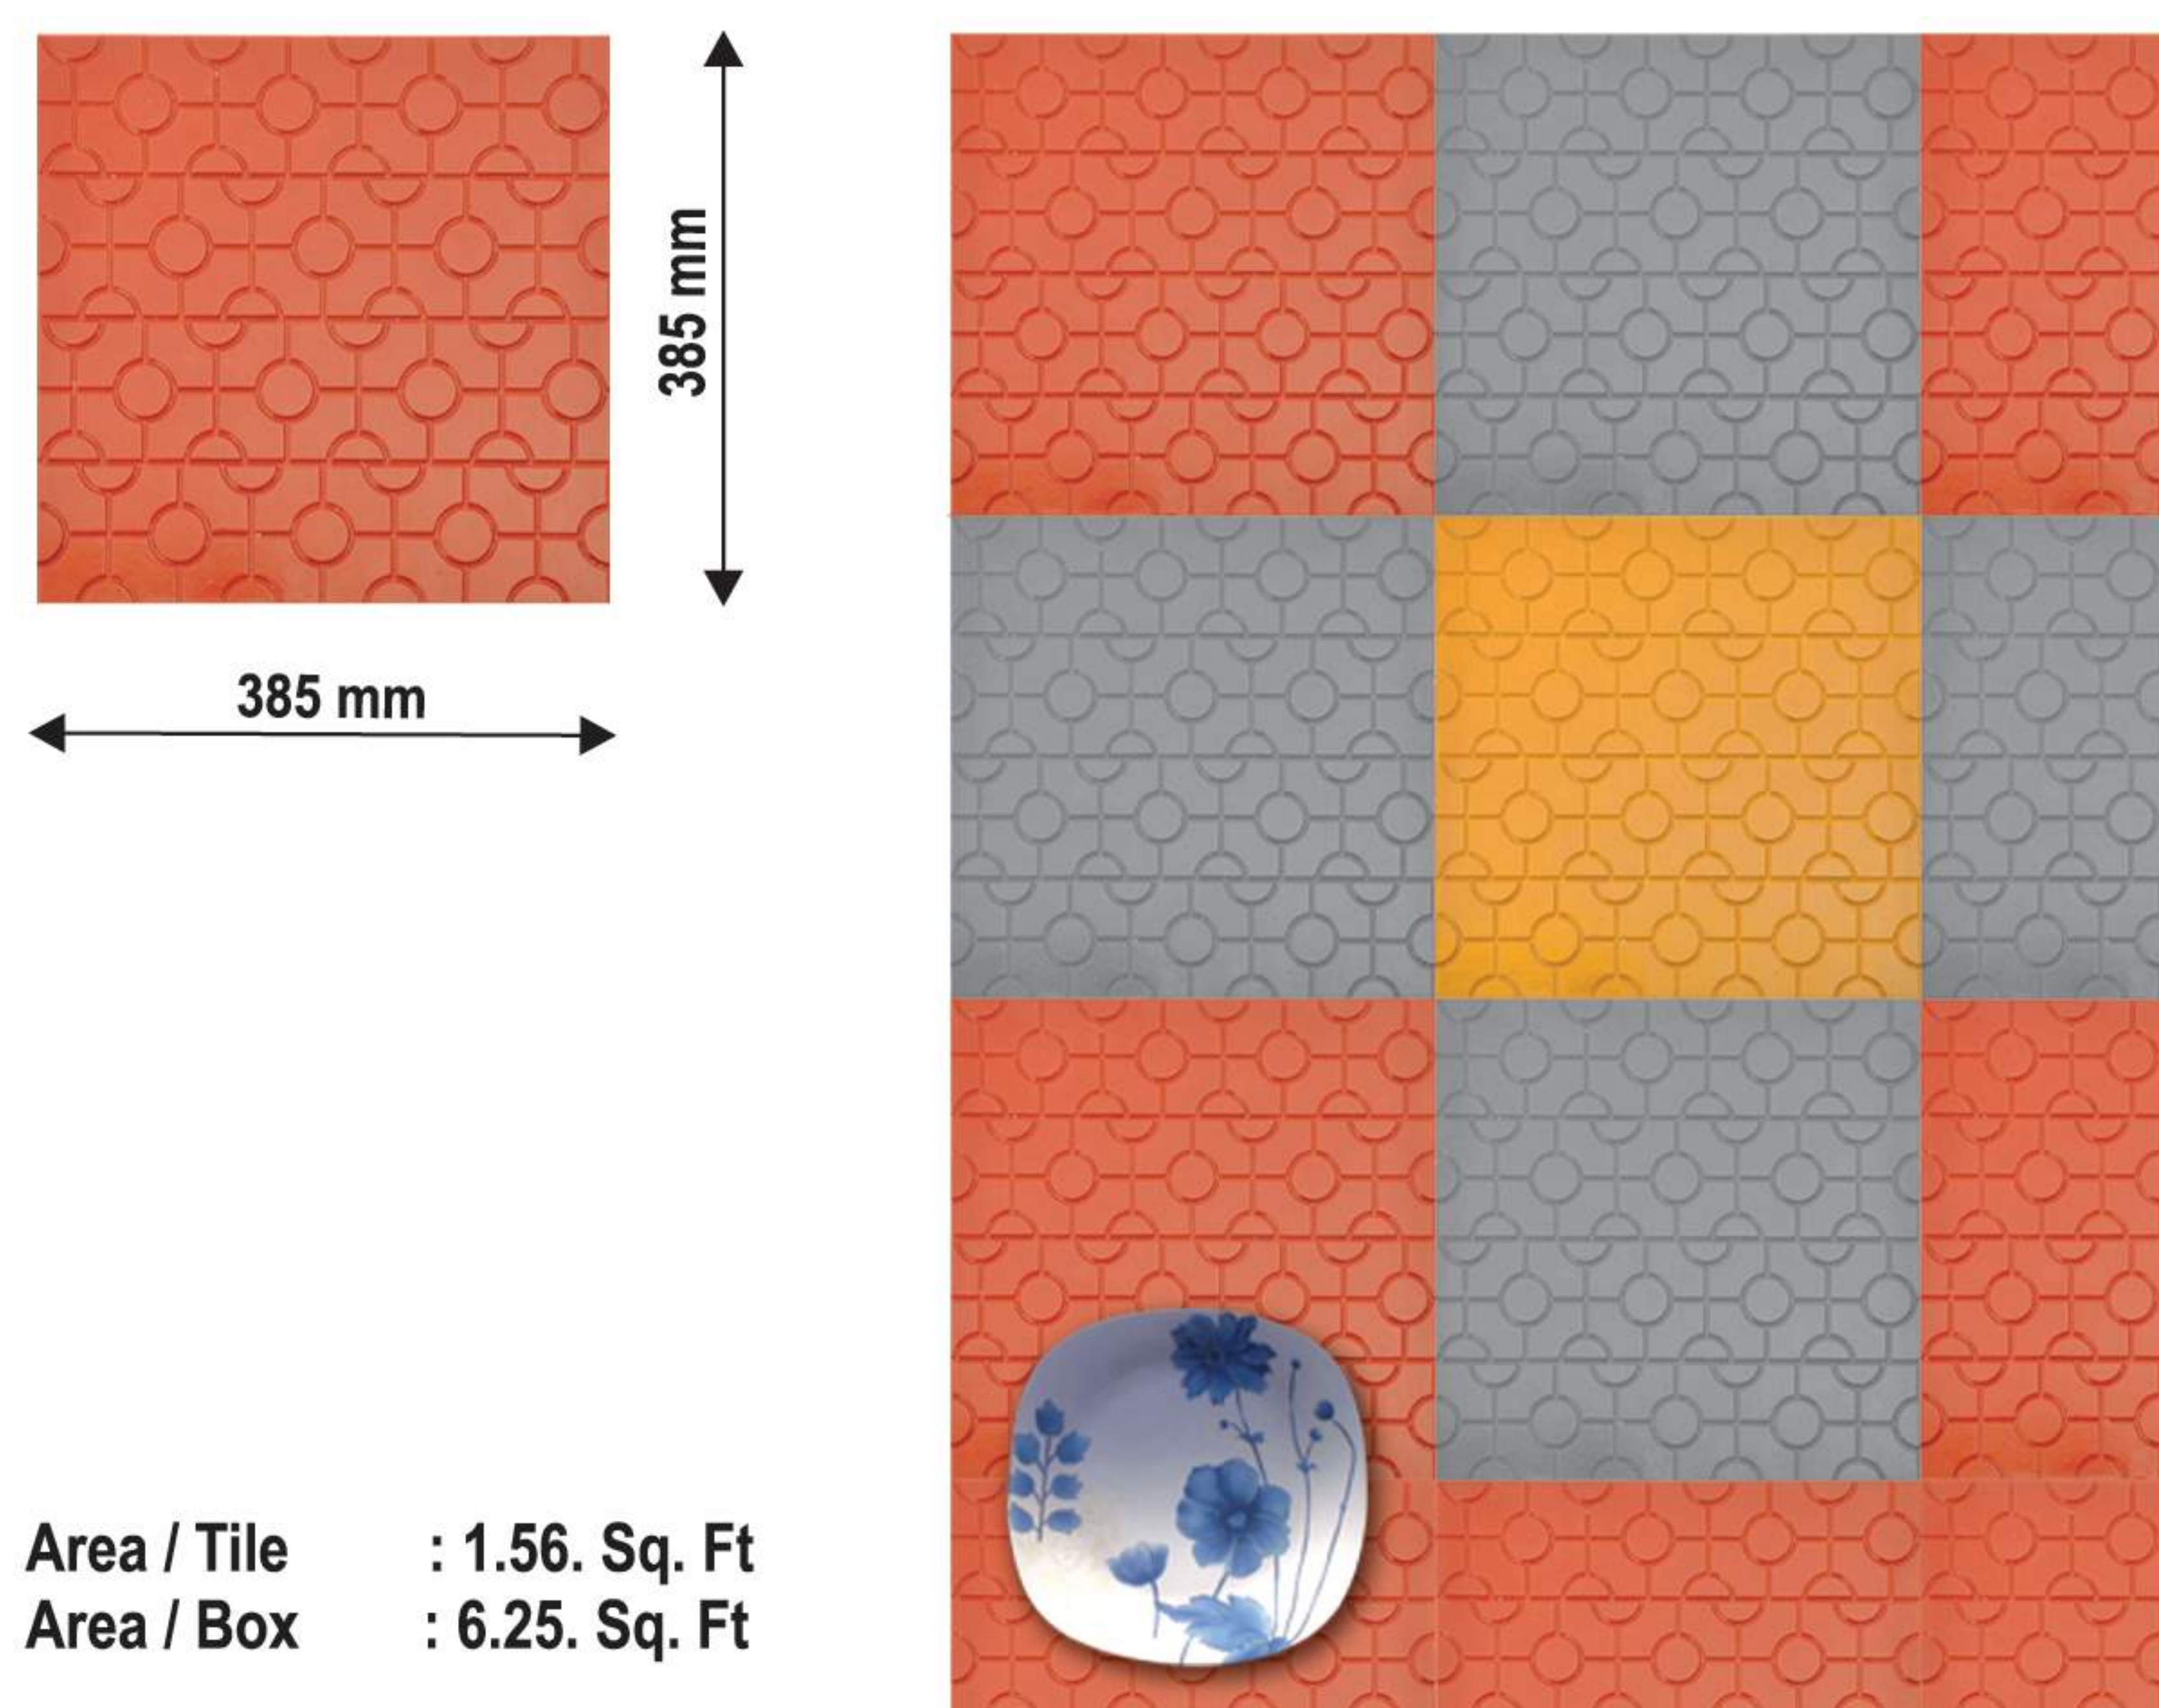

8. BARATHI

Floor Tile

Area / Tile : 1.56. Sq. Ft
Area / Box : 6.25. Sq. Ft

Available Colours

- Terracotta
- Dove Grey
- Yellow