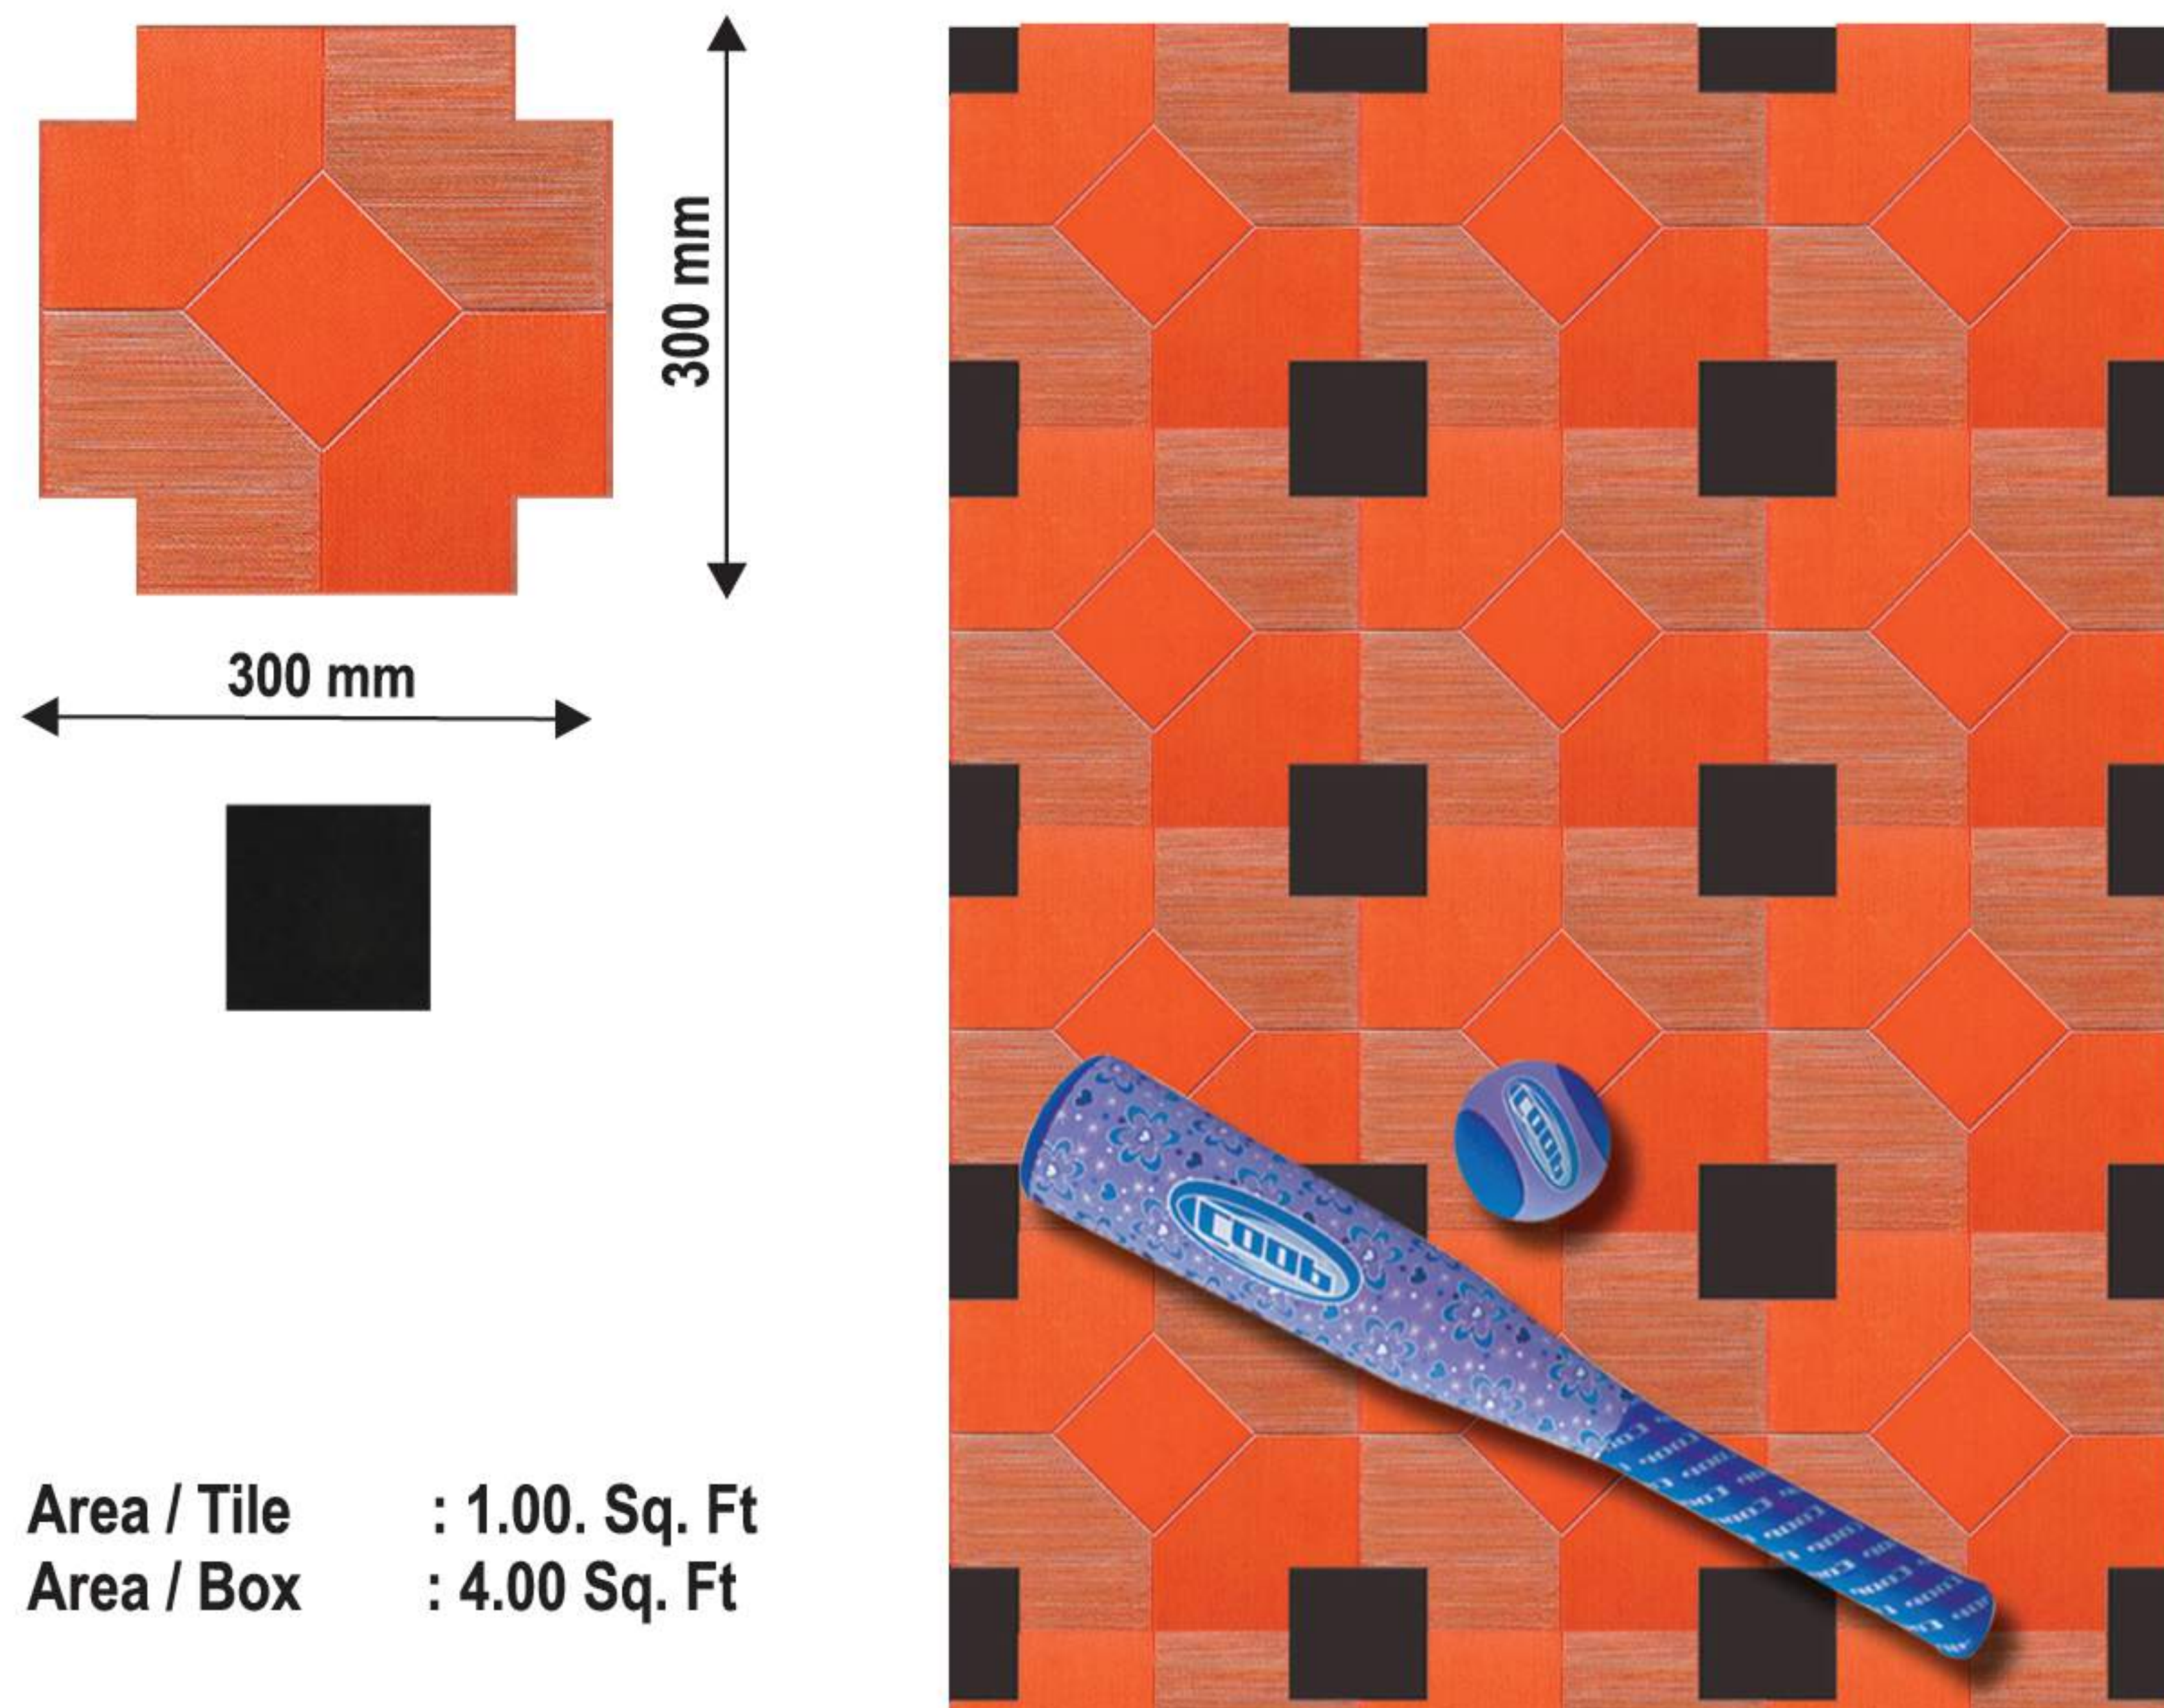

7. SONA NEW

Floor Tile

Area / Tile : 1.00. Sq. Ft
Area / Box : 4.00 Sq. Ft

Available Colours

- Terracotta