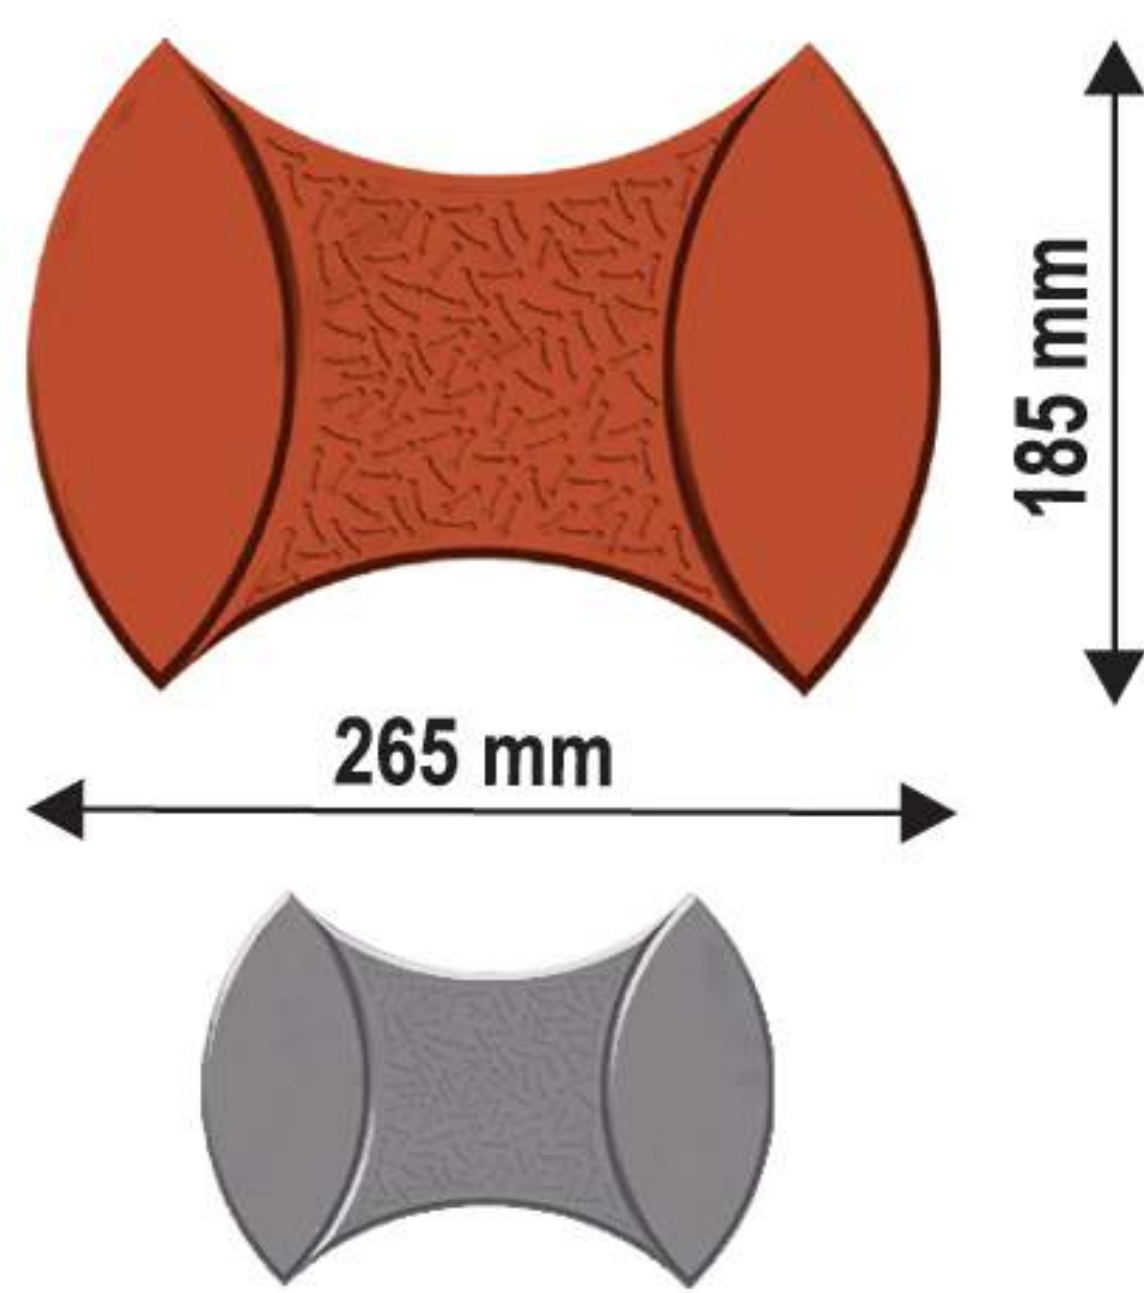

20. BALL PAVER

Floor Tile