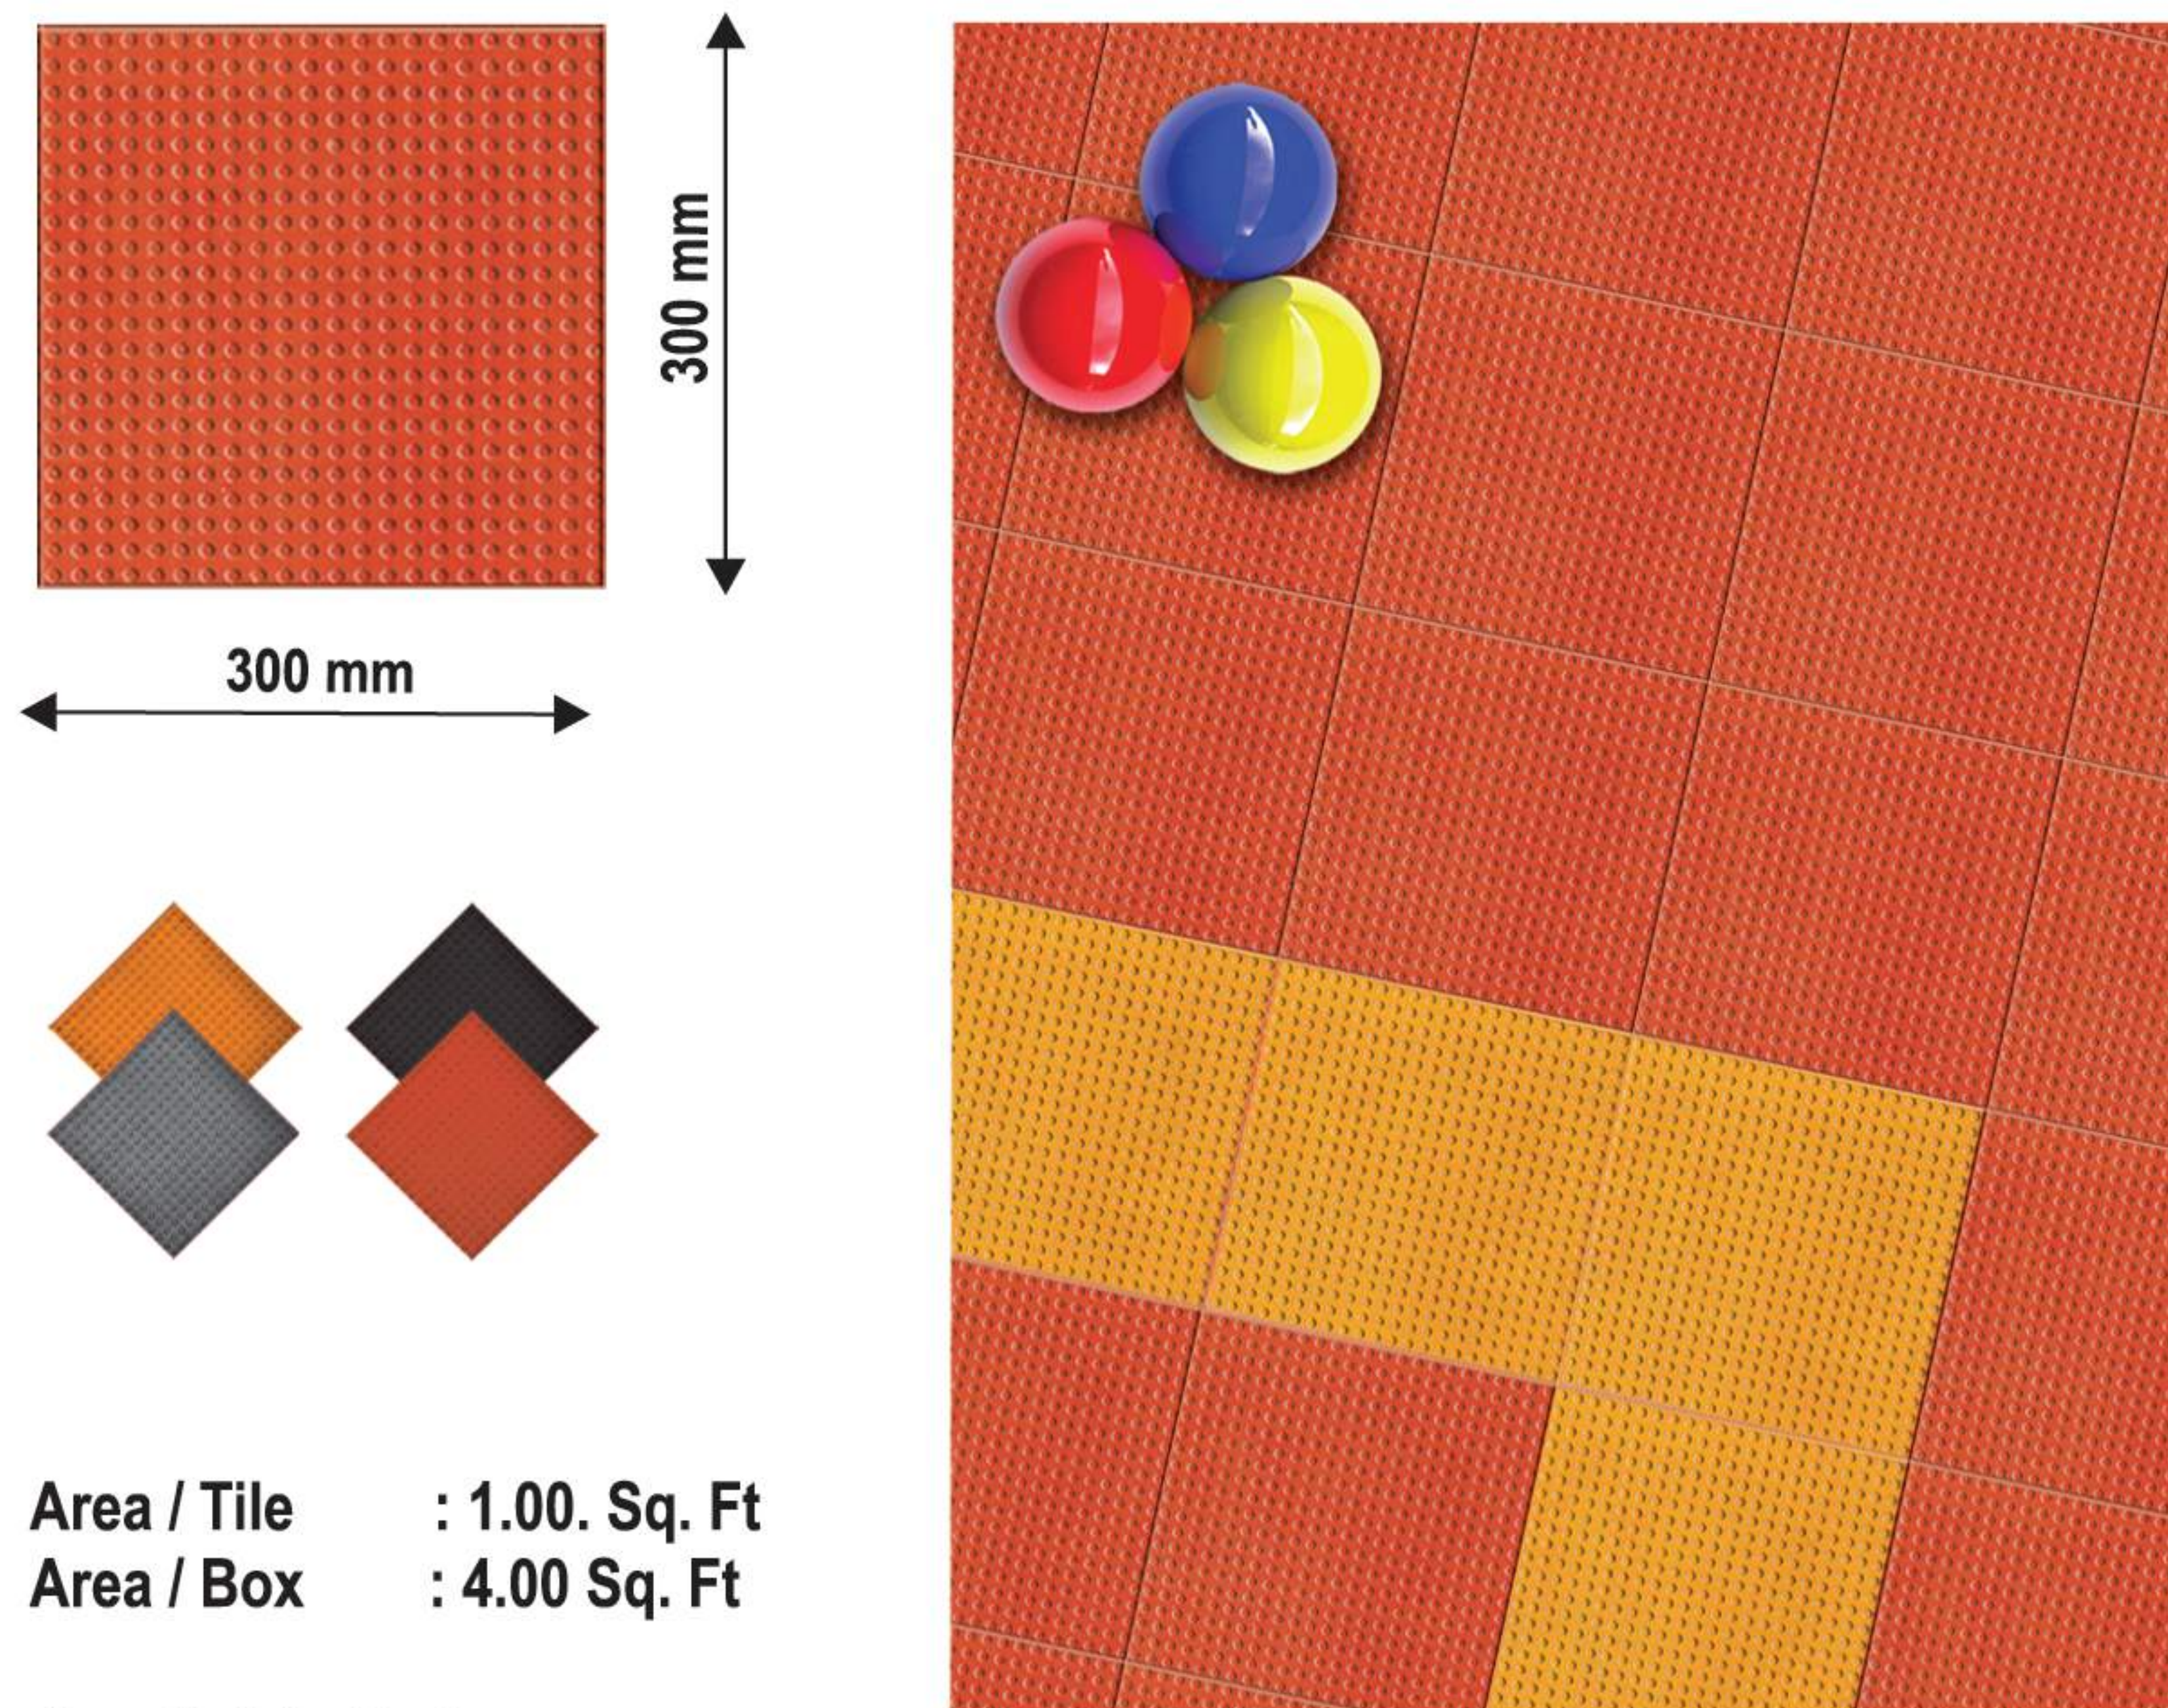

3. ACCU GRIP

Floor Tile

Area / Tile : 1.00. Sq. Ft
Area / Box : 4.00 Sq. Ft

Available Colours

- Terracotta
- Dove grey
- Yellow
- Terracotta / Black