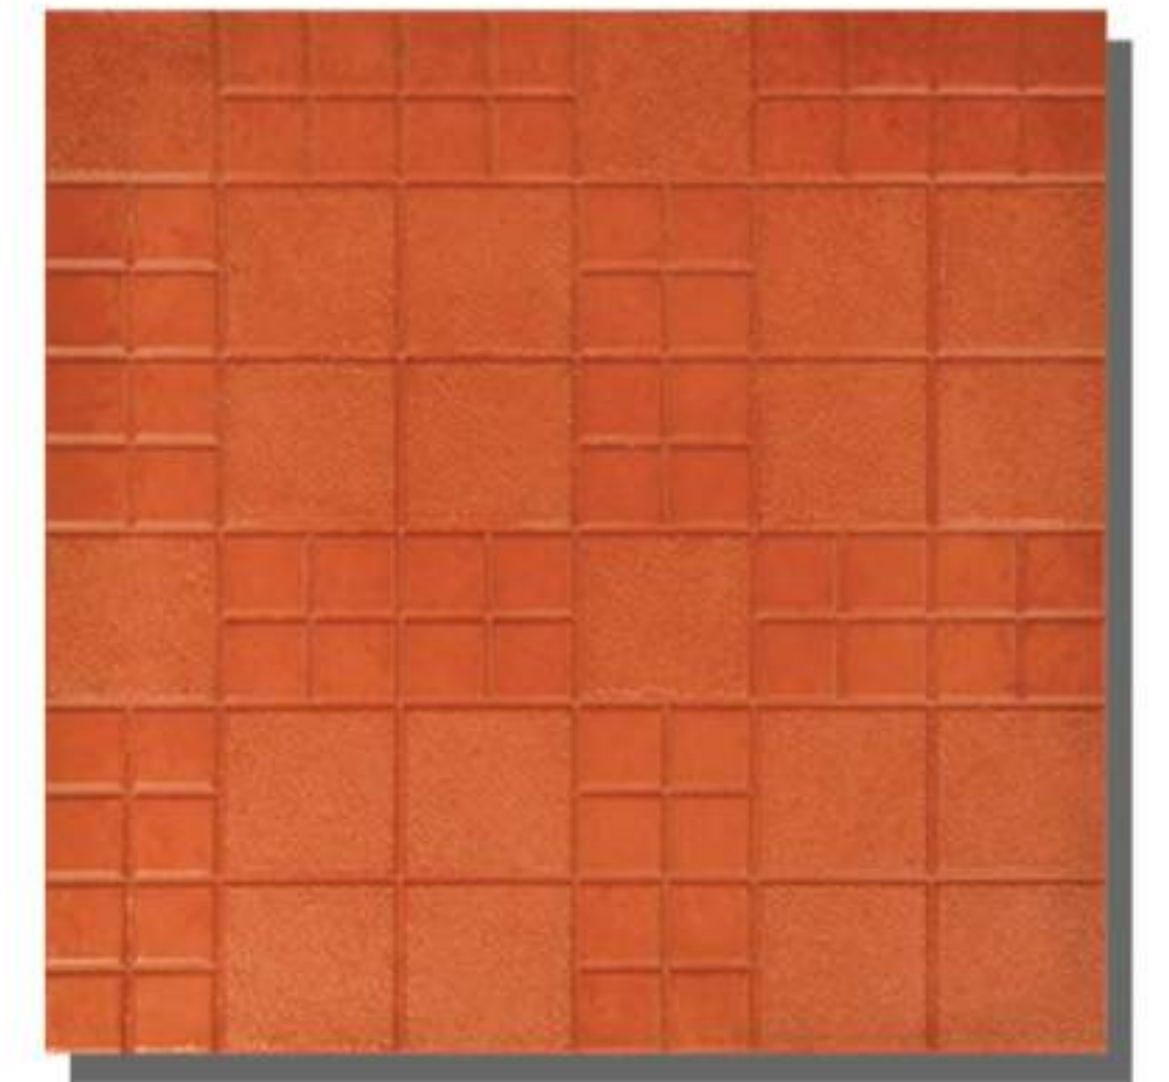

SQUARE PLUS